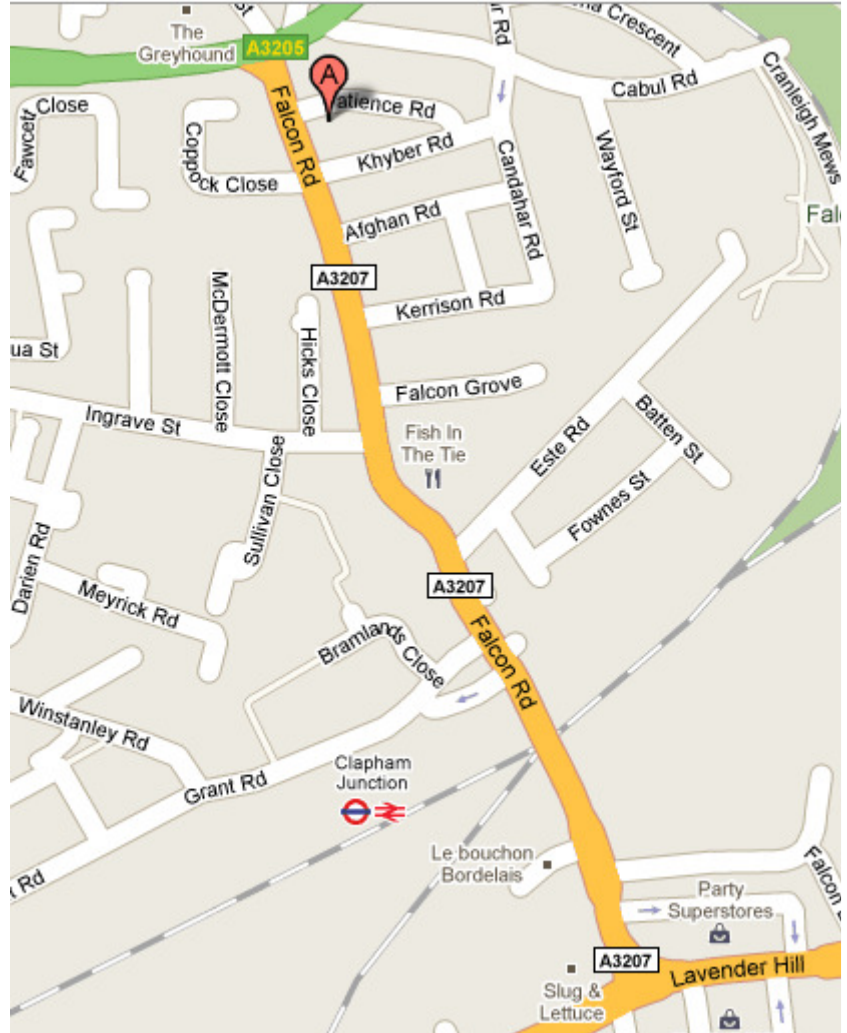

Finding us in Clapham

Our office in Clapham is located at:-

Blacklaws Davis LLP Solicitors
Tempo House
15 Falcon Road
Clapham
London
SW11 2PJ
(*entrance on Patience Road*)

☎ 020 7978 6146

(see letter "A" on map)

Getting there

 By National Rail to Clapham Junction

 By Bus:

Route 49 (Battersea Rise – White City)

Route 319 (Streatham Hill – Sloane Square)

Route 345 (Kensington – Peckham Town Centre)